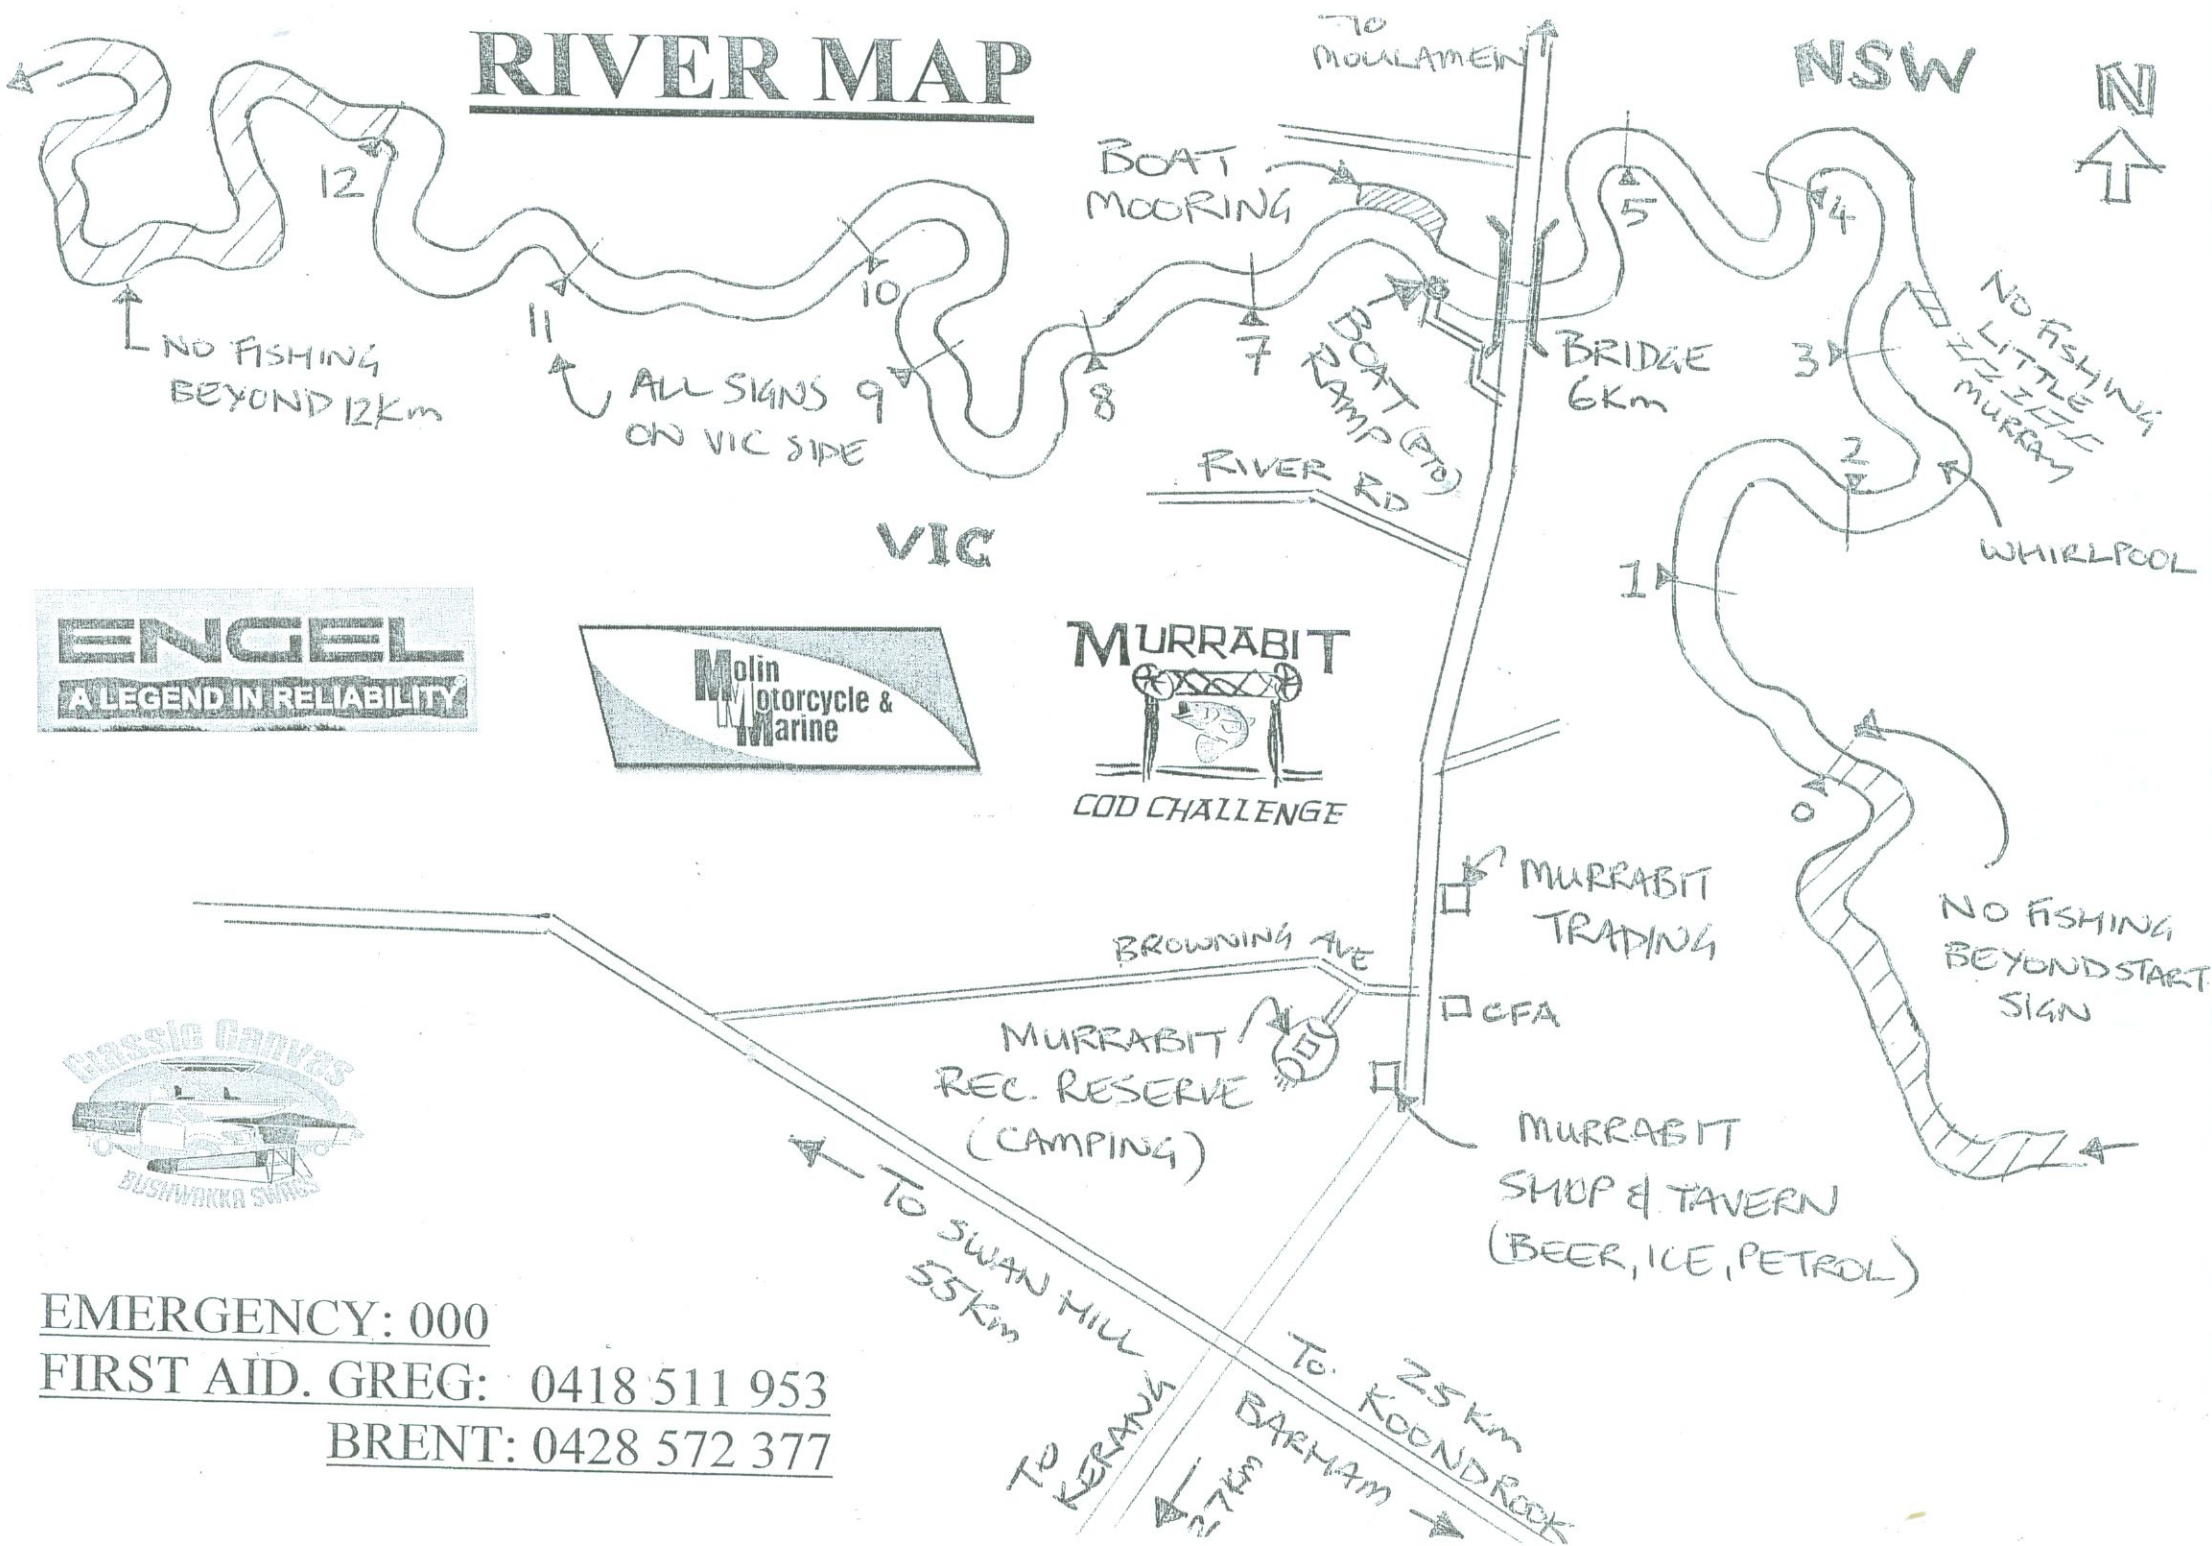

RIVER MAP

EMERGENCY: 000

FIRST AID. GREG: 0418 511 953

BRENT: 0428 572 377